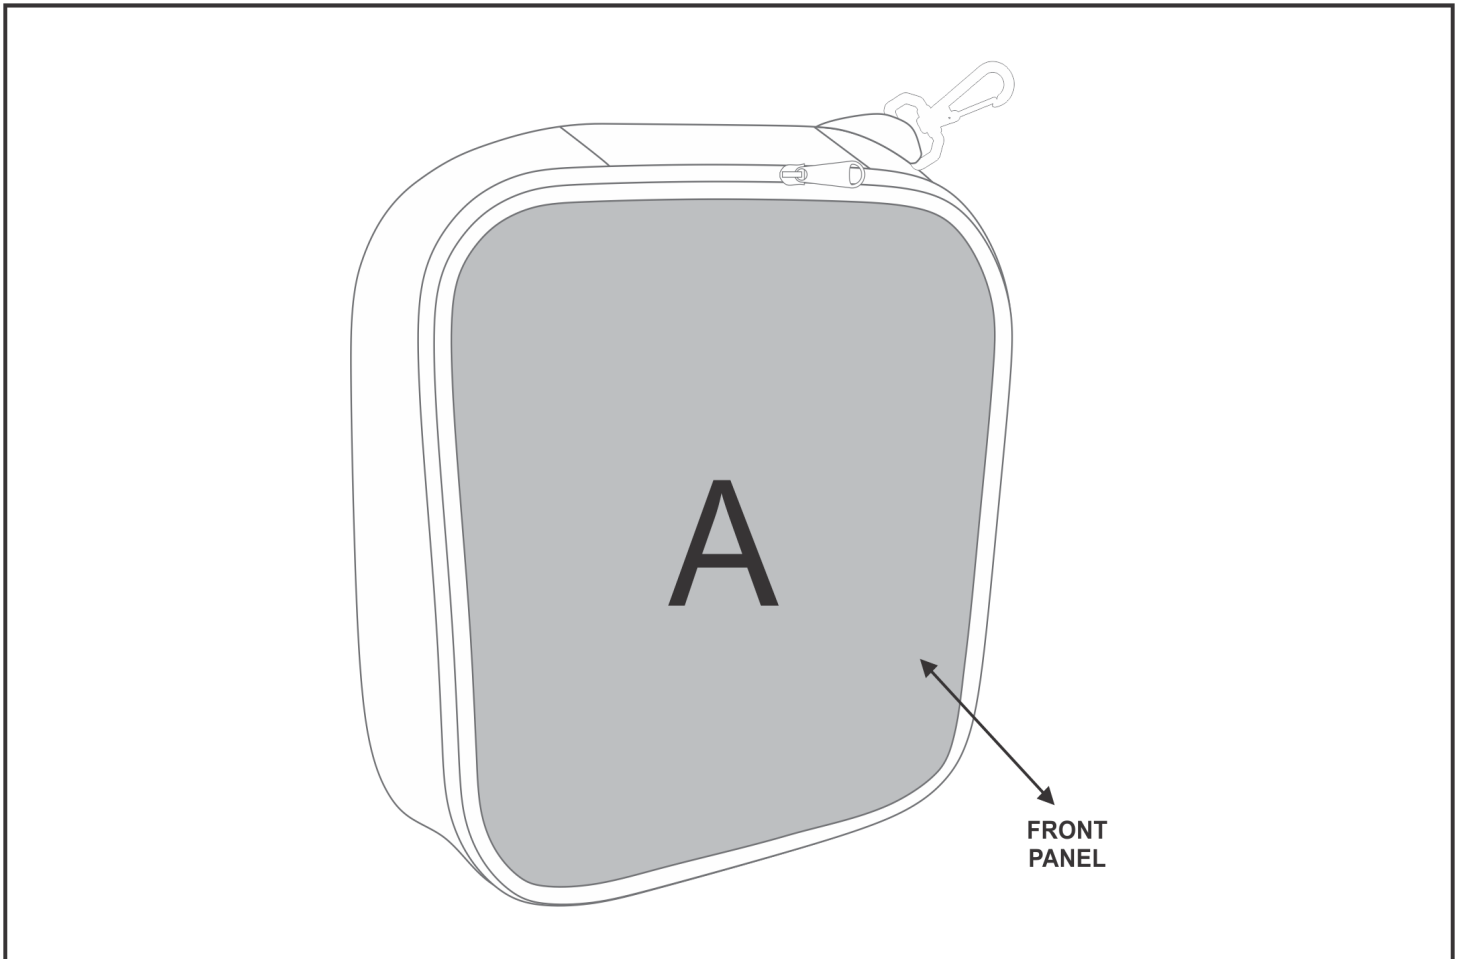

SA-HP-6-G

Hoppla Valley Club Accessory Golf Bag

Need to know:

Includes 1-Position Sublimation (setup fees apply)

- Please Note: We cannot guarantee 100% logo Alignment on all Brandable Panels.

Branding Options:

Position	Branding Method (Branding Code)	No. of Colours	Dimension
A	Custom Sublimation A (CPSUB-A)	Full Colour	175mm wide x 175mm high